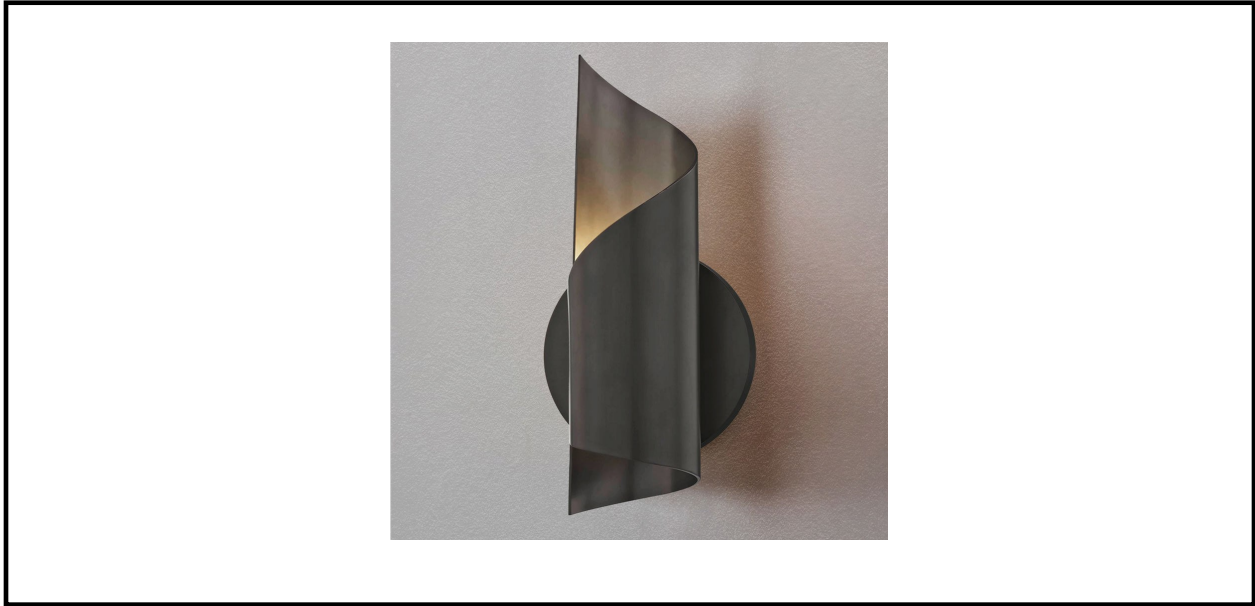

WALL SCONCE RW 1016

Project:	
Type:	
Date:	
Prepared By:	

DESCRIPTION

The **Wall Sconce RW 1016** is a contemporary, attractive, sleek looking fixture. It features a beautiful design in a bronze finish.

DESIGN FEATURES

Electrical Specs

- 120 V
- 1 x G9
- 4W max
- Lamp not included

Construction

- Steel construction
- Bronze finish

Dimensions

- 9.75" H X 4.75" W X 3.75" E

Installation

- Mounting hardware is included