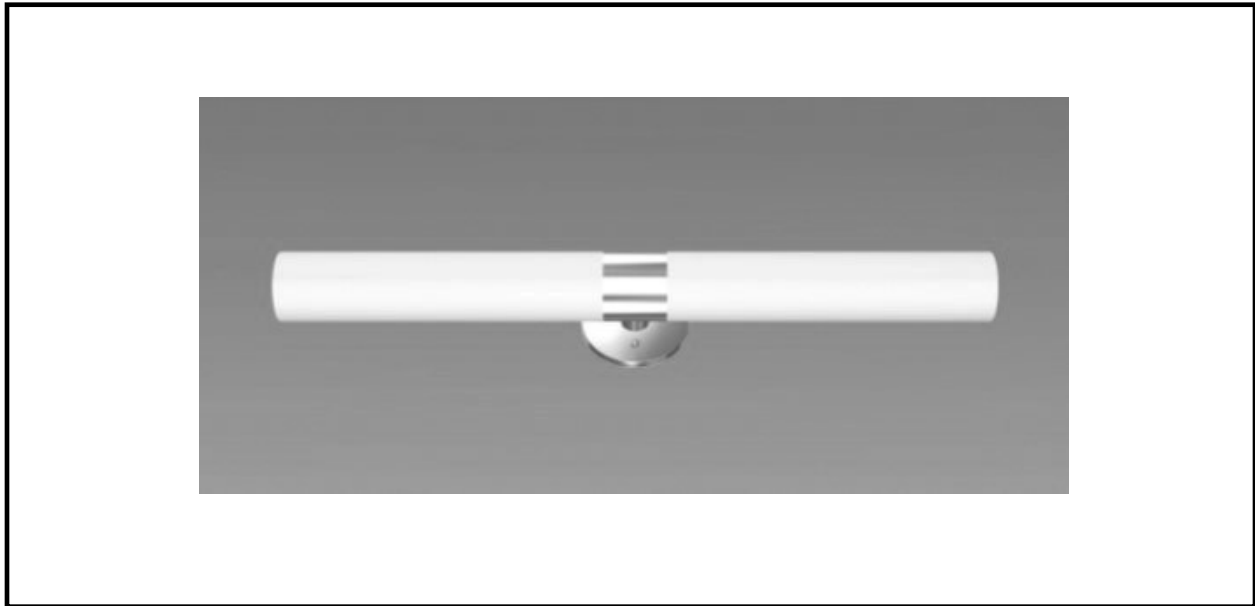

## DESCRIPTION

The **2 Light Vanity RV 1092** is a simple, attractive, sleek looking fixture. It features a white frosted glass and a brushed nickel or Polished Chrome finish.

### Construction

- Steel construction
- White frosted glass
- Brushed Nickel or Polished Chrome finish

### Dimensions

- 20.25" W X 4.5" H X 4.75" E